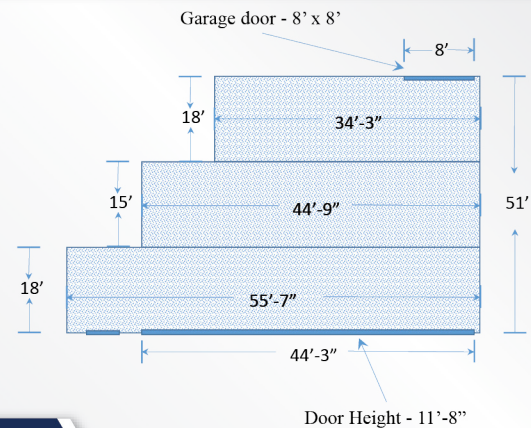

#### Hangar & Apron Specifications:

- \$1,400 per month
- 2,295 square feet
- Extended T-Hangar
- Main Door height - 11' 8"
- Main Door width - 44' 3"
- Back Garage door
  - Width 8' (7' 9" useable)
  - Height 8'